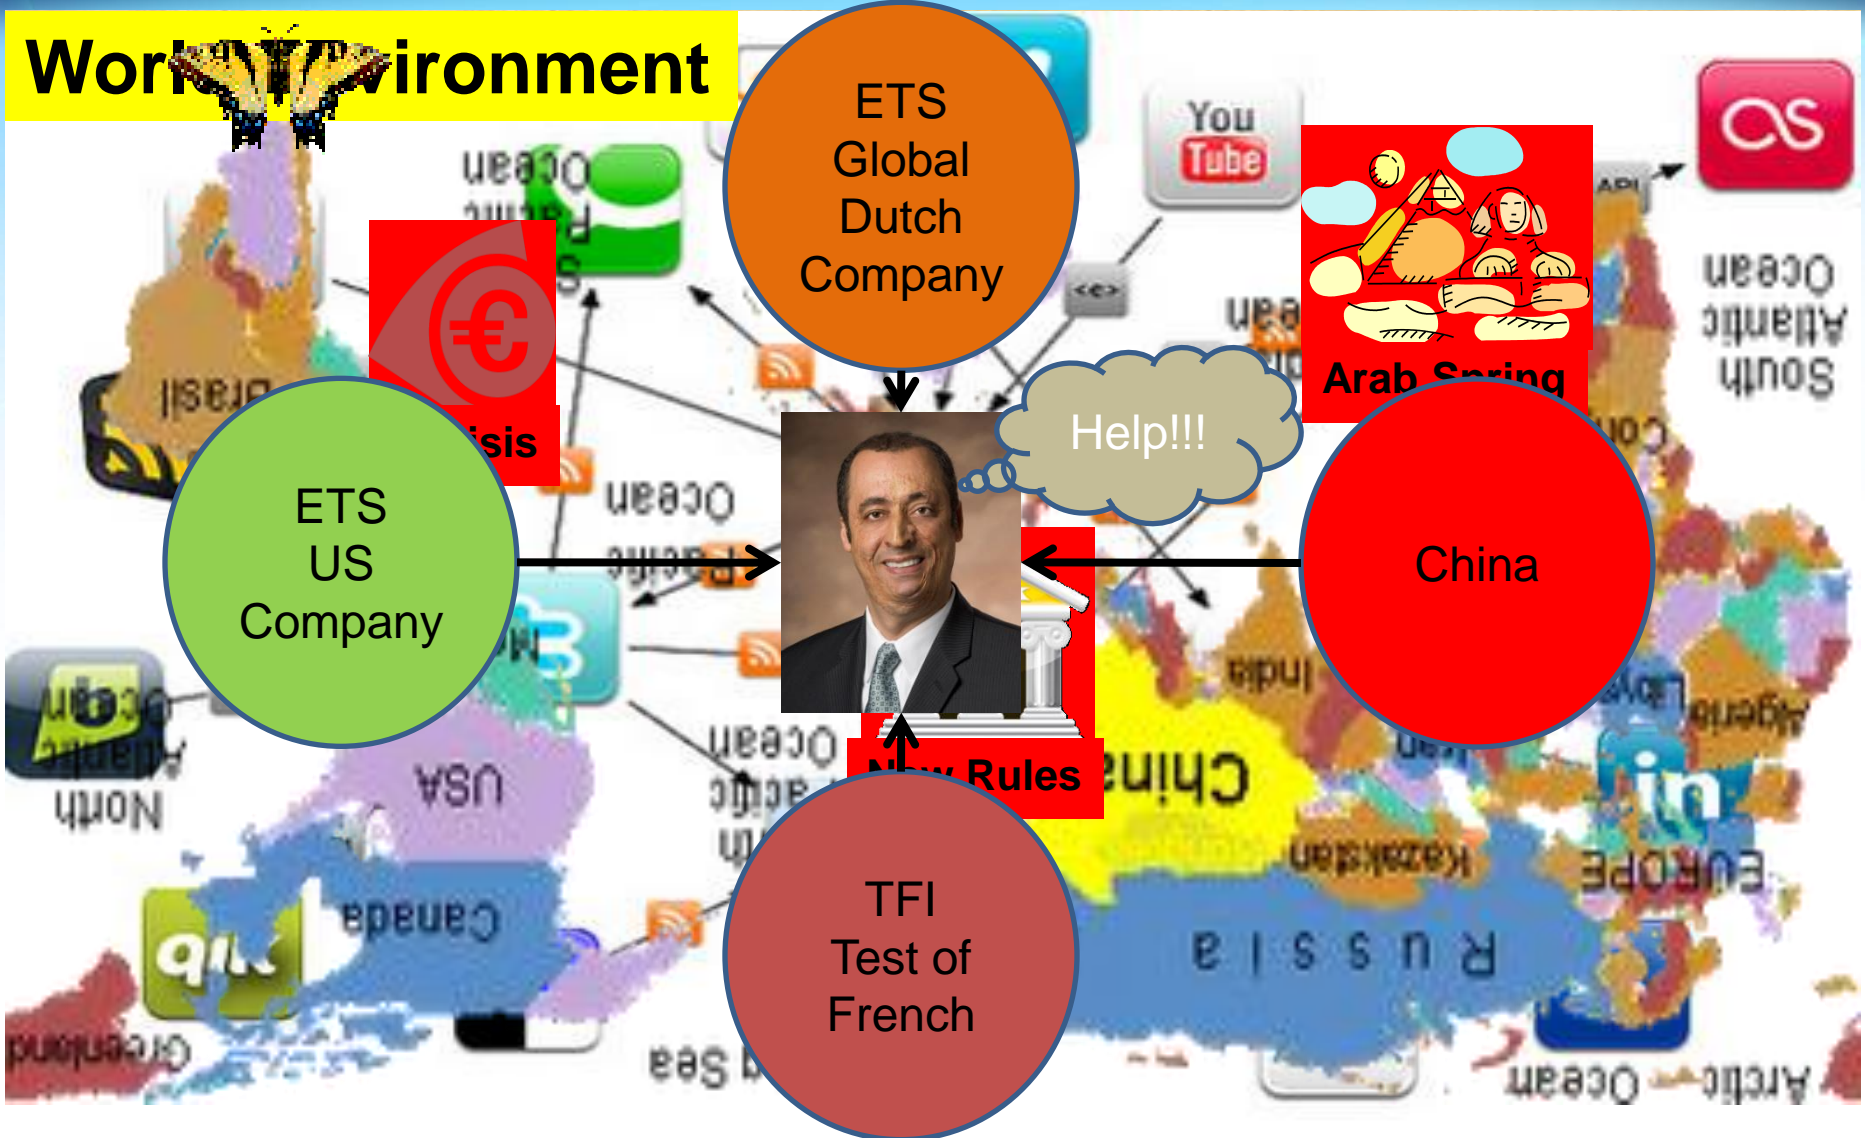

Managing Globally Across Chaos

*Resources Event
Hilversum June 20th, 2012*

*Dr. Zoubir Yazid
Managing Director ETS Global*

The World?

The World?

The World?

The World?

The World?

The World?

The World?

The World?

WORLD MAP OF SOCIAL NETWORKS June 2012

credits: Vincenzo Cosenza vincos.it

license: CC-BY-NC

sources: Google Trends for Websites/Alexa

The World?

The World?

Brave New World!!

Brave New World!!

Case Study

Test de Francais International (TFI)

World Environment

China's View of the World

China's View of the World

中國的世界觀

中國的世界觀